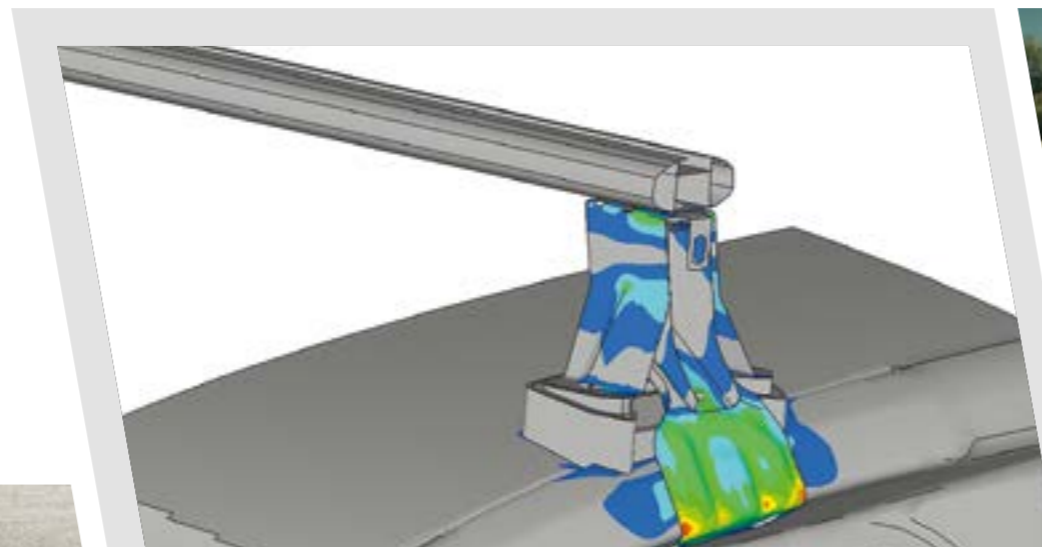

HANDLE WITH CARE

Our racks undergo a number of demanding tests, from corrosion resistance and loading capacity to durability and water tightness. They're also subjected to simulated crash conditions, where a rack loaded with 90kg must remain on the car body under a force of approximately 12G. After all, the last thing we'd ever want is your luggage or bikes to go on a trip without you.

Lockable ski and snowboard box
ŠKODA Genuine Accessories
Available in three colours (see next pages)